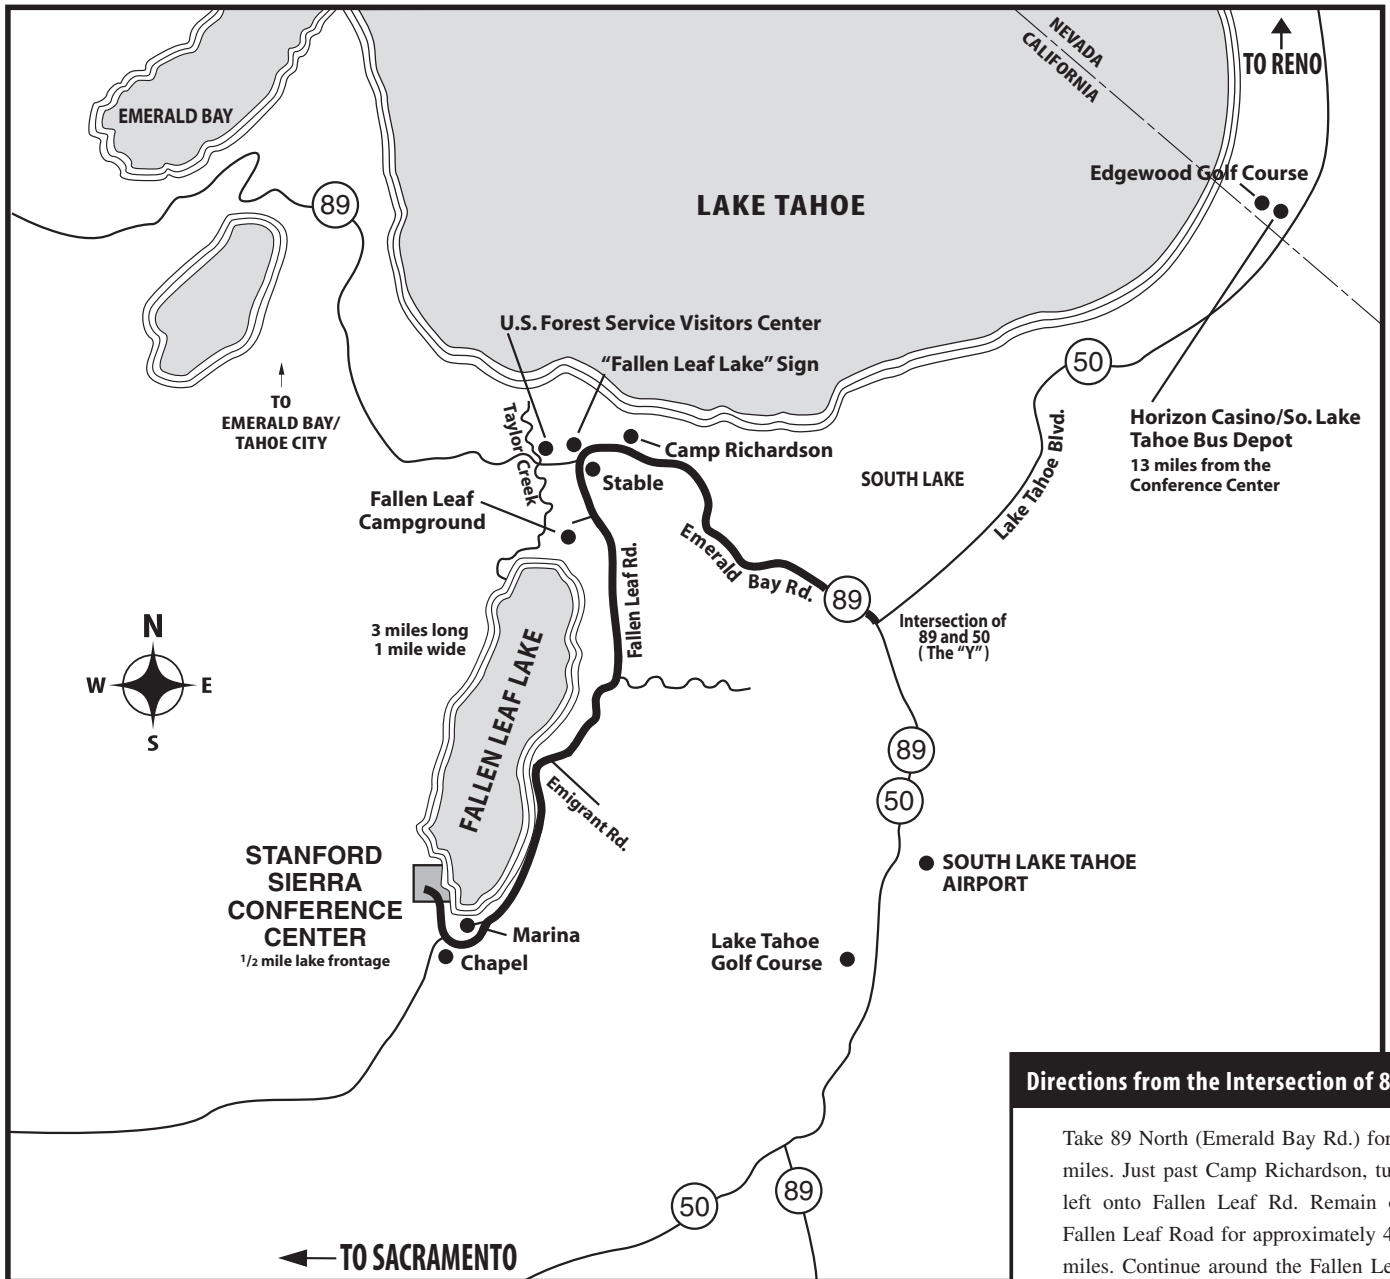

DRIVING DIRECTIONS

Directions from the Intersection of 89 & 50

Take 89 North (Emerald Bay Rd.) for 3 miles. Just past Camp Richardson, turn left onto Fallen Leaf Rd. Remain on Fallen Leaf Road for approximately 4.5 miles. Continue around the Fallen Leaf Marina; 1/4 mile later turn right (over the bridge across from the fire station) and on into Stanford Sierra.